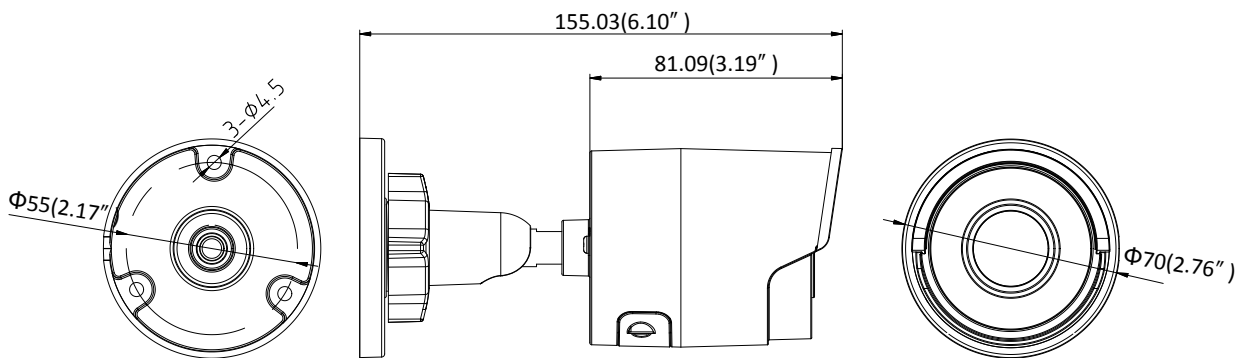

General Function	One-key Reset, Anti-Flicker, Heartbeat, Mirror, Password Protection, Privacy Mask, Watermark, IP Address Filter
<b>Interface</b>	
Communication Interface	1 RJ45 10M/100M self-adaptive Ethernet port
On-board Storage	Built-in microSD/SDHC/SDXC slot, up to 128 GB
<b>Smart Feature-set</b>	
Behavior Analysis	Line crossing detection, intrusion detection, unattended baggage detection, object removal detection
Line Crossing Detection	Cross a pre-defined virtual line, up to 1 pre-defined virtual lines supported
Intrusion Detection	Enter and loiter in a pre-defined virtual region, up to 1 pre-defined virtual regions supported
Object Removal Detection	Objects removed from the pre-defined region, such as the exhibits on display.
Unattended Baggage Detection	Objects left over in the pre-defined region such as the baggage, purse, dangerous materials
Face Detection	Human face appears in the image can be detected and trigger linkage method
<b>General</b>	
Operating Conditions	-30 °C to +60 °C (-22 °F to +140 °F), Humidity 95% or less (non-condensing)
Power Supply	12 VDC ± 25%, 7W PoE(802.3af, class 3), 7.5W
IR Range	Up to 30 m
Protection Level	IP67
Dimensions	Camera: $\Phi 70 \times 155.03$ mm ( $\Phi 2.76'' \times 6.1''$ ) Package: $216 \times 121 \times 118$ mm ( $8.5'' \times 4.76'' \times 4.65''$ )
Weight	Camera: 410 g (0.9 lb.)

## Dimensions

Unit: mm