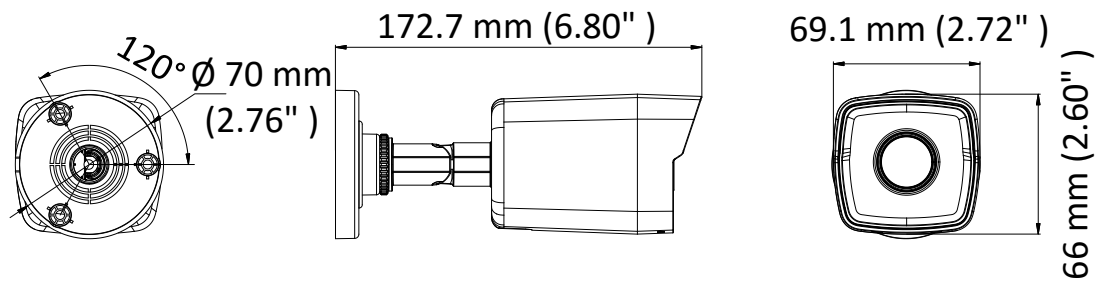

Dimension

Accessory

Distributed by

HIKTEHRAN

نماینده مجاز فروش محصولات هایک ویژن

HIKVISIONTEHRAN.COM

HIKVISION®

Headquarters

No.555 Qianmo Road, Binjiang District,
Hangzhou 310051, China
T +86-571-8807-5998
overseasbusiness@hikvision.com

Hikvision USA
T +1-909-895-0400
sales.usa@hikvision.com

Hikvision Italy
T +39-0438-6902
info.it@hikvision.com

Hikvision Singapore
T +65-6684-4718
sg@hikvision.com

Hikvision Africa
T +27 (10) 0351172
sale.africa@hikvision.com

Hikvision Europe
T +31-23-55-42-770
info.eu@hikvision.com

Hikvision France
T +33(0)1-85-330-450
info.fr@hikvision.com

Hikvision Oceania
T +61-2-8599-4233
salesau@hikvision.com

Hikvision Hong Kong
T +852-2151-1761

Hikvision Middle East
T +971-4-8816086
salesme@hikvision.com

Hikvision Spain
T +34-91-737-16-55
info.es@hikvision.com

Hikvision Canada
T +1-909-895-0400
sales.usa@hikvision.com

Hikvision Russia
T +7-495-669-67-99
saleru@hikvision.com

Hikvision Poland
T +48-22-460-01-50
poland@hikvision.com

Hikvision Korea
T +82-31-731-8841
sales.korea@hikvision.com

Hikvision India
T +91-22-28469900
sales@pramahikvision.com

Hikvision UK
T +01628-902140
support.uk@hikvision.com

Hikvision Brazil
T +55 11 3318-0050
Latam.support@hikvision.com