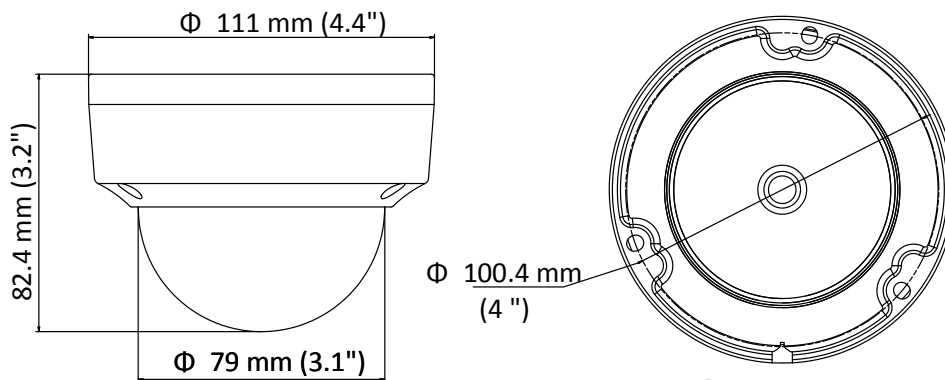

Dimension

Accessory

Distributed by

HIKTEHRAN

نماینده مجاز فروش محصولات هایک ویژن

HIKVISION

Headquarters

No.555 Qianmo Road, Binjiang District,
Hangzhou 310051, China
T +86-571-8807-5998
overseasbusiness@hikvision.com

Hikvision USA
T +1-909-895-0400
sales.usa@hikvision.com

Hikvision Europe
T +31-23-55-42-770
info.eu@hikvision.com

Hikvision Middle East
T +971-4-8816086
salesme@hikvision.com

Hikvision Russia
T +7-495-669-67-99
saleru@hikvision.com

Hikvision India
T +91-22-28469900
sales@pramahikvision.com

Hikvision Italy
T +39-0438-6902
info.it@hikvision.com

Hikvision France
T +33(0)1-85-330-450
info.fr@hikvision.com

Hikvision Spain
T +34-91-737-16-55
info.es@hikvision.com

Hikvision Poland
T +48-22-460-01-50
poland@hikvision.com

Hikvision UK
T +01628-902140
support.uk@hikvision.com

Hikvision Singapore
T +65-6684-4718
sg@hikvision.com

Hikvision Oceania
T +61-2-8599-4233
salesau@hikvision.com

Hikvision Canada
T +1-909-895-0400
sales.usa@hikvision.com

Hikvision Korea
T +82-31-731-8841
sales.korea@hikvision.com

Hikvision Brazil
T +55 11 3318-0050
Latam.support@hikvision.com

Hikvision Africa
T +27 (10) 0351172
sale.africa@hikvision.com

Hikvision Hong Kong
T +852-2151-1761