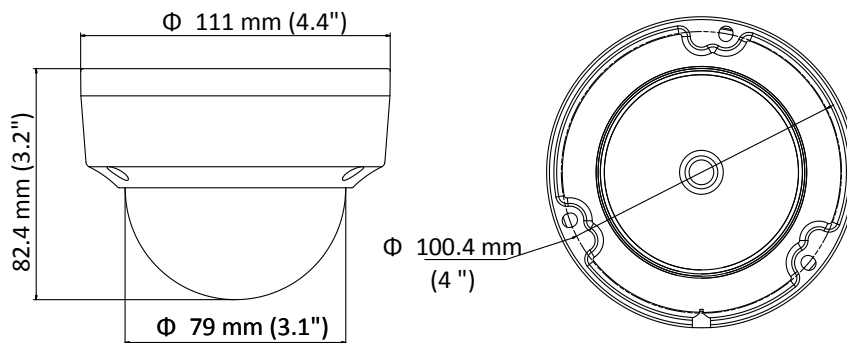

Dimension

Accessory

Distributed by

HIKTEHRAN

نماینده مجاز فروش محصولات هایک ویژن
HIKVISIONTEHRAN.COM

HIKVISION®

Headquarters

No.555 Qianmo Road, Binjiang District,
Hangzhou 310051, China
T +86-571-8807-5998
overseasbusiness@hikvision.com

Hikvision USA
T +1-909-895-0400
sales.usa@hikvision.com

Hikvision Italy
T +39-0438-6902
info.it@hikvision.com

Hikvision Singapore
T +65-6684-4718
sg@hikvision.com

Hikvision Africa
T +27 (10) 0351172
sale.africa@hikvision.com

Hikvision Europe
T +31-23-55-42-770
info.eu@hikvision.com

Hikvision France
T +33(0)1-85-330-450
info.fr@hikvision.com

Hikvision Oceania
T +61-2-8599-4233
salesau@hikvision.com

Hikvision Hong Kong
T +852-2151-1761

Hikvision Middle East
T +971-4-8816086
salesme@hikvision.com

Hikvision Spain
T +34-91-737-16-55
info.es@hikvision.com

Hikvision Canada
T +1-909-895-0400
sales.usa@hikvision.com

Hikvision Russia
T +7-495-669-67-99
saleru@hikvision.com

Hikvision Poland
T +48-22-460-01-50
poland@hikvision.com

Hikvision Korea
T +82-31-731-8841
sales.korea@hikvision.com

Hikvision India
T +91-22-28469900
sales@pramahikvision.com

Hikvision UK
T +01628-902140
support.uk@hikvision.com

Hikvision Brazil
T +55 11 3318-0050
Latam.support@hikvision.com