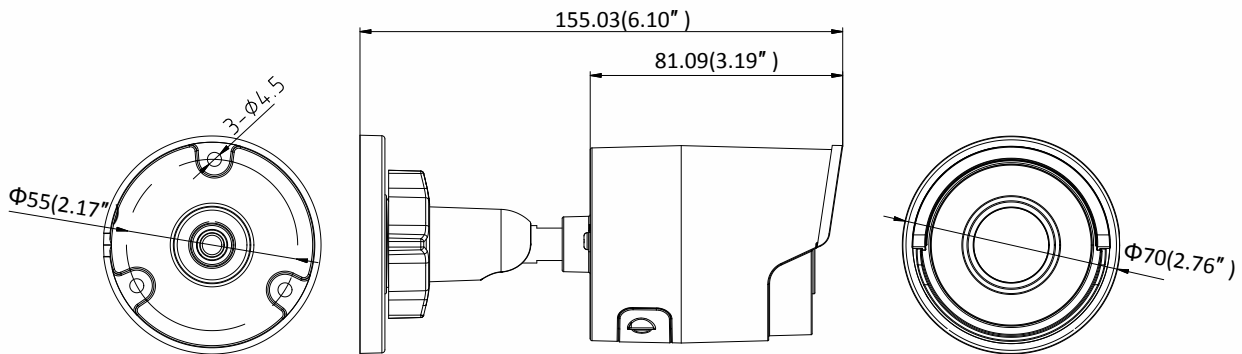

Dimension

Accessory

Distributed by

HIKVISION®

Headquarters

No.555 Qianmo Road, Binjiang District,
Hangzhou 310051, China
T +86-571-8807-5998
overseasbusiness@hikvision.com

Hikvision USA
T +1-909-895-0400
sales.usa@hikvision.com

Hikvision Italy
T +39-0438-6902
info.it@hikvision.com

Hikvision Singapore
T +65-6684-4718
sg@hikvision.com

Hikvision Africa
T +27 (10) 0351172
sale.africa@hikvision.com

Hikvision Europe
T +31-23-55-42-770
info.eu@hikvision.com

Hikvision France
T +33(0)1-85-330-450
info.fr@hikvision.com

Hikvision Oceania
T +61-2-8599-4233
salesau@hikvision.com

Hikvision Hong Kong
T +852-2151-1761

Hikvision Middle East
T +971-4-8816086
salesme@hikvision.com

Hikvision Spain
T +34-91-737-16-55
info.es@hikvision.com

Hikvision Canada
T +1-909-895-0400
sales.usa@hikvision.com

Hikvision Russia
T +7-495-669-67-99
saleru@hikvision.com

Hikvision Poland
T +48-22-460-01-50
poland@hikvision.com

Hikvision Korea
T +82-31-731-8841
sales.korea@hikvision.com

Hikvision India
T +91-22-28469900
sales@pramahikvision.com

Hikvision UK
T +01628-902140
support.uk@hikvision.com

Hikvision Brazil
T +55 11 3318-0050
Latam.support@hikvision.com