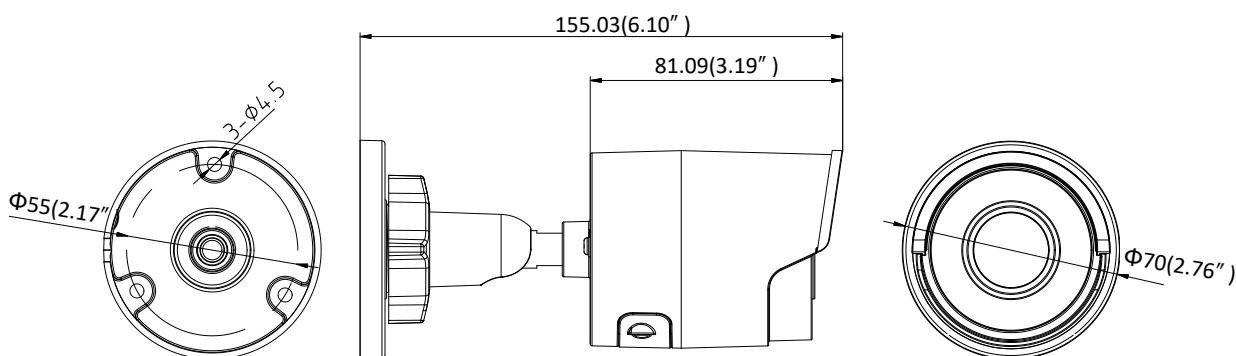

Dimensions