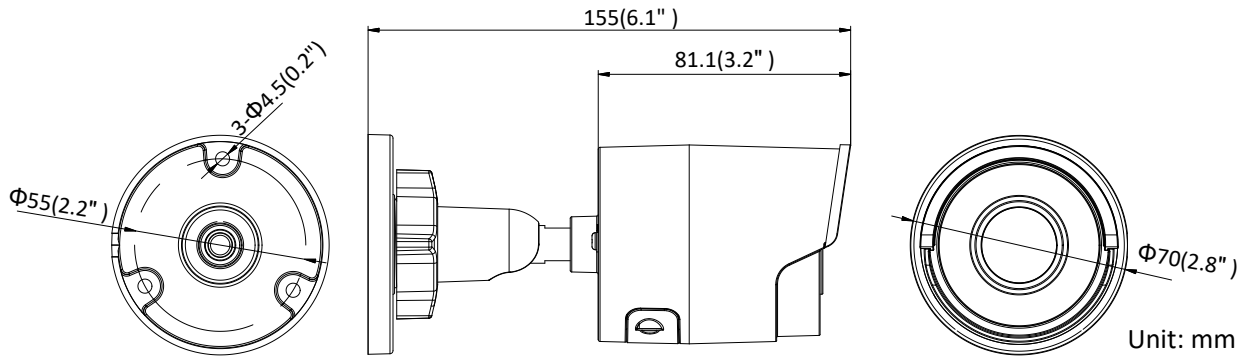

Dimensions

Accessories

Distributed by

HIKTEHRAN

نماینده مجاز فروش محصولات هایک ویژن

HIKVISION®

Headquarters

No.555 Qianmo Road, Binjiang District,
Hangzhou 310051, China
T +86-571-8807-5998
overseasbusiness@hikvision.com

Hikvision USA
T +1-909-895-0400
sales.usa@hikvision.com

Hikvision Australia
T +61-2-8599-4233
salesau@hikvision.com

Hikvision India
T +91-22-28469900
sales@pramahikvision.com

Hikvision Canada
T +1-866-200-6690
sales.canada@hikvision.com

Hikvision Thailand
T +662-275-9949
sales.thailand@hikvision.com

Hikvision Europe
T +31-23-5542770
sales.eu@hikvision.com

Hikvision Italy
T +39-0438-6902
info.it@hikvision.com

Hikvision Brazil
T +55 11 3318-0050
Latam.support@hikvision.com

Hikvision Turkey
T +90 (216)521 7070- 7074
sales.tr@hikvision.com

Hikvision Malaysia
T +601-7652-2413
sales.my@hikvision.com

Hikvision UK & Ireland
T +01628-902140
sales.uk@hikvision.com

Hikvision South Africa
Tel: +27 (10) 0351172
sale.africa@hikvision.com

Hikvision France
T +33(0)1-85-330-450
info.fr@hikvision.com

Hikvision Kazakhstan
T +7-727-9730667
nikia.panfilov@hikvision.ru

Hikvision Vietnam
T +84-974270888
sales.vt@hikvision.com

Hikvision UAE
T +971-4-4432090
salesme@hikvision.com

Hikvision Singapore
T +65-6684-4718
sg@hikvision.com

Hikvision Spain
T +34-91-737-16-55
info.es@hikvision.com

Hikvision Tashkent
T +99-87-1238-9438
uzb@hikvision.ru

Hikvision Hong Kong
T +852-2151-1761
info.hk@hikvision.com

Hikvision Russia
T +7-495-669-67-99
saleru@hikvision.com

Hikvision Korea
T +82-[0]31-731-8817
sales.korea@hikvision.com

Hikvision Poland
T +48-22-460-01-50
info.pl@hikvision.com

Hikvision Indonesia
T +62-21-2933759
Sales.Indonesia@hikvision.com

Hikvision Colombia
sales.colombia@hikvision.com