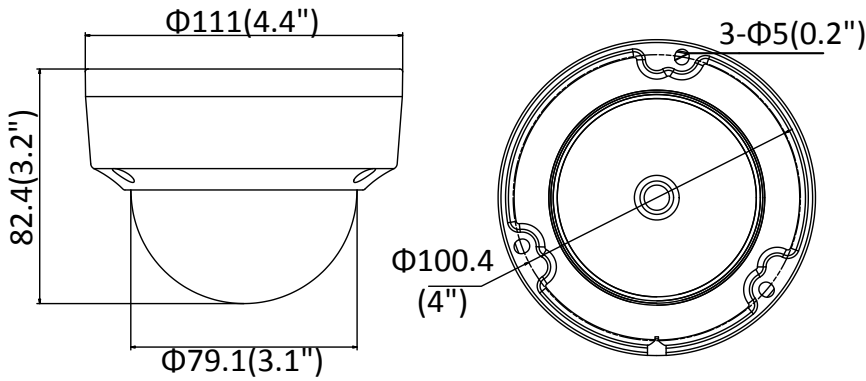

Dimensions

Unit: mm

Accessories

Distributed by

HIKTEHRAN

نماینده مجاز فروش محصولات هایک ویژن
HIKVISIONTEHRAN.COM

HIKVISION

Headquarters

No.555 Qianmo Road, Binjiang District,
Hangzhou 310051, China
T +86-571-8807-5998
overseasbusiness@hikvision.com

Hikvision USA
T +1-909-895-0400
sales.usa@hikvision.com

Hikvision Europe
T +31-23-55-42-770
info.eu@hikvision.com

Hikvision Middle East
T +971-4-8816086
salesme@hikvision.com

Hikvision Russia
T +7-495-669-67-99
saleru@hikvision.com

Hikvision India
T +91-22-28469900
sales@pramahikvision.com

Hikvision Italy
T +39-0438-6902
info.it@hikvision.com

Hikvision France
T +33(0)1-85-330-450
info.fr@hikvision.com

Hikvision Spain
T +34-91-737-16-55
info.es@hikvision.com

Hikvision Poland
T +48-22-460-01-50
potand@hikvision.com

Hikvision UK
T +01628-902140
support.uk@hikvision.com

Hikvision Singapore
T +65-6684-4718
sg@hikvision.com

Hikvision Oceania
T +61-2-8599-4233
salesau@hikvision.com

Hikvision Canada
T +1-909-895-0400
sales.usa@hikvision.com

Hikvision Korea
T +82-31-731-8841
sales.korea@hikvision.com

Hikvision Brazil
T +55 11 3318-0050
Latam.support@hikvision.com

Hikvision Africa
T +27 (0) 0351172
sale.africa@hikvision.com

Hikvision Hong Kong
T +852-2151-1761