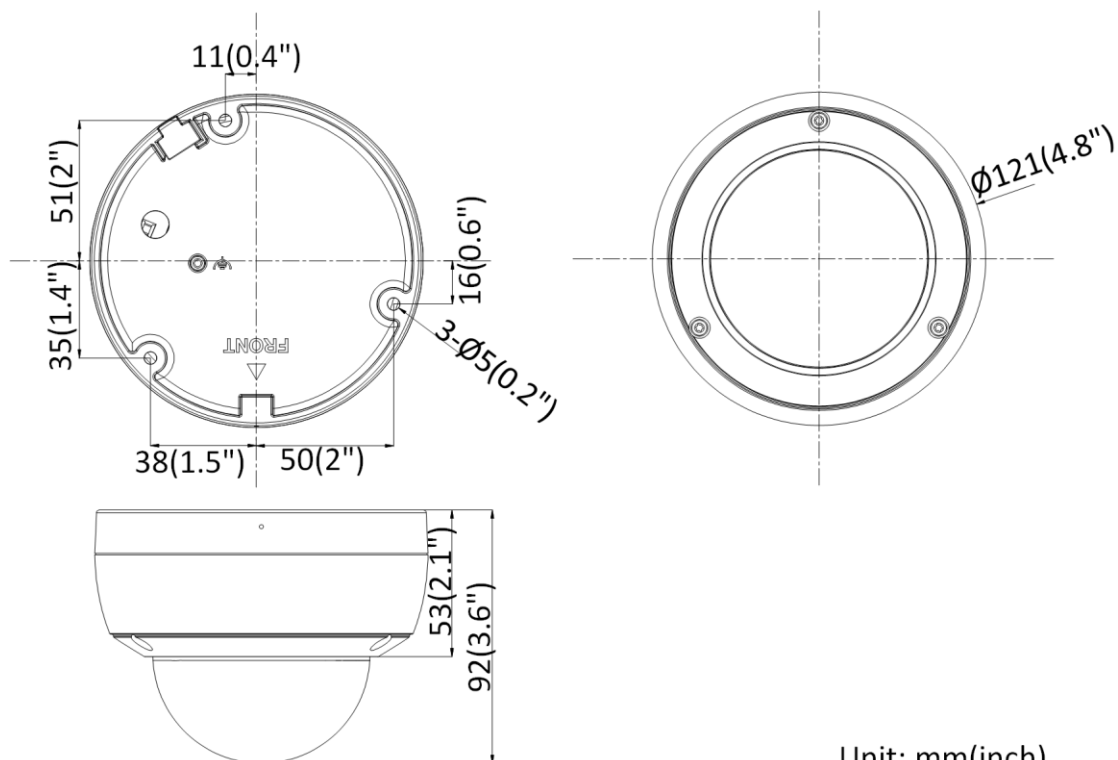

Storage Conditions	-30 °C to 60 °C (-22 °F to 140 °F), humidity 95% or less (non-condensing)
Power Supply	12 VDC ± 25%, Φ 5.5 mm coaxial power plug; PoE (802.3af, class 3)
Power Consumption and Current	12 VDC, 0.5 A, max. 6 W; PoE: (802.3af, 36 V to 57 V), 0.2 A to 0.1 A, max. 7.5 W
Material	Camera body: metal, bubble: plastic
Dimensions	Camera: Φ121 × 92 mm (Φ4.8" × 3.6") With package: 134 × 134 × 108 mm (5.3" × 5.3" × 4.3")
Weight	Camera: Approx. 570 g (1.3 lb.) With package: Approx. 950 g (2.1 lb.)
Approval	
EMC	47 CFR Part 15, Subpart B; EN 55032: 2015, EN 61000-3-2: 2014, EN 61000-3-3: 2013, EN 50130-4: 2011 +A1: 2014; AS/NZS CISPR 32: 2015; ICES-003: Issue 6, 2016; KN 32: 2015, KN 35: 2015
Safety	UL 60950-1, IEC 60950-1:2005 + Am 1:2009 + Am 2:2013, EN 60950-1:2005 + Am 1:2009 + Am 2:2013, IS 13252(Part 1):2010+A1:2013+A2:2015, IEC/EN 60950-1
Chemistry	2011/65/EU, 2012/19/EU, Regulation (EC) No 1907/2006
Protection	Ingress protection: IK10 (IEC 62262:2002), IP66 (IEC 60529-2013)

* Listed resolutions are only selectable options. It does not mean that all streams can work at their maximum resolution at the same time.

Available Model

DS-2CD2143G0-IU (2.8/4/6/8 mm)

Dimensions

Unit: mm(inch)