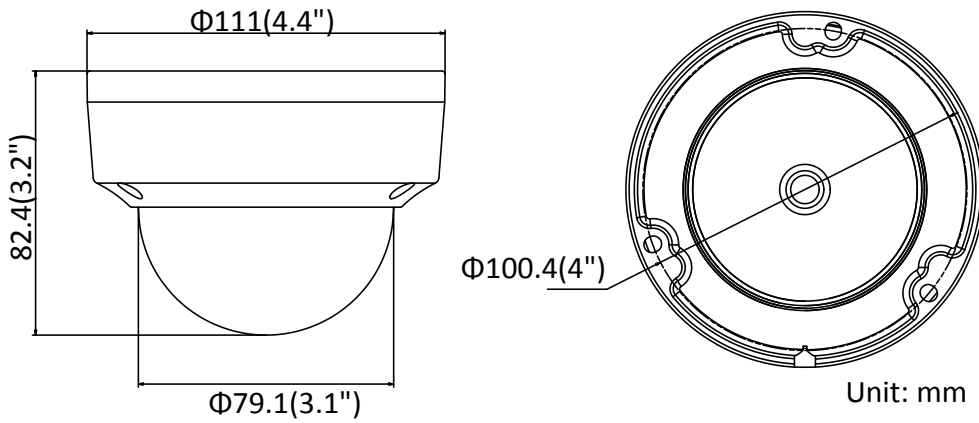

Dimensions

Accessories

Distributed by

HIKTEHRAN

نماینده مجاز فروش محصولات هایک ویژن

HIKVISION

Headquarters

No.555 Qianmo Road, Binjiang District,
Hangzhou 310051, China
T +86-571-8807-5998
overseasbusiness@hikvision.com

Hikvision USA
T +1-909-895-0400
sales.usa@hikvision.com

Hikvision Italy
T +39-0438-6902
info.it@hikvision.com

Hikvision Singapore
T +65-6684-4718
sg@hikvision.com

Hikvision Africa
T +27 (0) 0351172
sale.africa@hikvision.com

Hikvision Europe
T +31-23-55-42-770
info.eu@hikvision.com

Hikvision France
T +33(0)1-85-330-450
info.fr@hikvision.com

Hikvision Oceania
T +61-2-8599-4233
salesau@hikvision.com

Hikvision Hong Kong
T +852-2151-1761

Hikvision Middle East
T +971-4-8816086
salesme@hikvision.com

Hikvision Spain
T +34-91-737-16-55
info.es@hikvision.com

Hikvision Canada
T +1-909-895-0400
sales.usa@hikvision.com

Hikvision Russia
T +7-495-669-67-99
saleru@hikvision.com

Hikvision Poland
T +48-22-460-01-50
potand@hikvision.com

Hikvision Korea
T +82-31-731-8841
sales.korea@hikvision.com

Hikvision India
T +91-22-28469900
sales@pramahikvision.com

Hikvision UK
T +01628-902140
support.uk@hikvision.com

Hikvision Brazil
T +55 11 3318-0050
Latam.support@hikvision.com