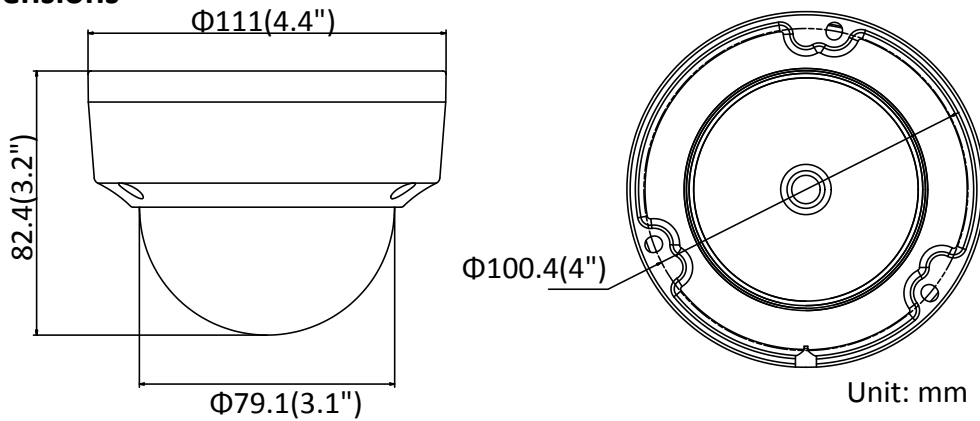

Dimensions

Accessories

DS-1259ZJ

DS-1272ZJ-110

DS-1272ZJ-110B

DS-1271ZJ-110

DS-1280ZJ-DM18

DS-1276ZJ

DS-1275ZJ

DS-1250ZJ

Distributed by

HIKTEHRAN

نماینده مجاز فروش محصولات هایک ویژن

HIKVISION

Headquarters

No.555 Qianmo Road, Binjiang District,
Hangzhou 310051, China
T +86-571-8807-5998
overseasbusiness@hikvision.com

Hikvision USA
T +1-909-895-0400
sales.usa@hikvision.com

Hikvision Italy
T +39-0438-6902
info.it@hikvision.com

Hikvision Singapore
T +65-6684-4718
sg@hikvision.com

Hikvision Africa
T +27 (0) 0351172
sale.africa@hikvision.com

Hikvision Europe
T +31-23-55-42-770
info.eu@hikvision.com

Hikvision France
T +33(0)1-85-330-450
info.fr@hikvision.com

Hikvision Oceania
T +61-2-8599-4233
salesau@hikvision.com

Hikvision Hong Kong
T +852-2151-1761

Hikvision Middle East
T +971-4-8816086
salesme@hikvision.com

Hikvision Spain
T +34-91-737-16-55
info.es@hikvision.com

Hikvision Canada
T +1-909-895-0400
sales.usa@hikvision.com

Hikvision Russia
T +7-495-669-67-99
saleru@hikvision.com

Hikvision Poland
T +48-22-460-01-50
potand@hikvision.com

Hikvision Korea
T +82-31-731-8841
sales.korea@hikvision.com

Hikvision India
T +91-22-28469900
sales@pramahikvision.com

Hikvision UK
T +01628-902140
support.uk@hikvision.com

Hikvision Brazil
T +55 11 3318-0050
Latam.support@hikvision.com