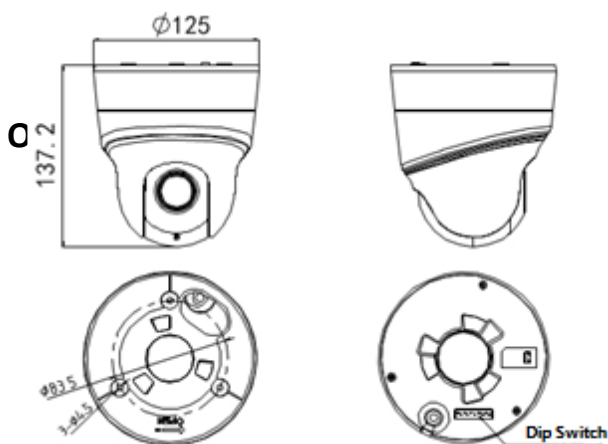

System Integration	
Application programming	Open-ended API, support Onvif, PSIA, CGI and Genetec ; Support EZVIZ cloud P2P
Web Browser	IE 7+, Chrome 18 +, Firefox 5.0 +, Safari 5.02 +
Power	POE&12 VDC, Max. 9W(IR: 3W Max.)
Working Temperature	-10℃~50℃(14℉~122℉)(indoor dome )
Humidity	90% or less
Protection Level	IP54, TVS 4,000V lightning protection, surge protection and voltage transient protection
Certification	FCC, CE, UL, RoHS, IEC/EN 61000, IEC/EN 55022, IEC/EN 55024, IEC /EN60950-1
Dimensions	Φ 125×137.2mm
Weight (approx.)	650g
Mount Option	Wall mount: DS-1294ZJ

## Dimension