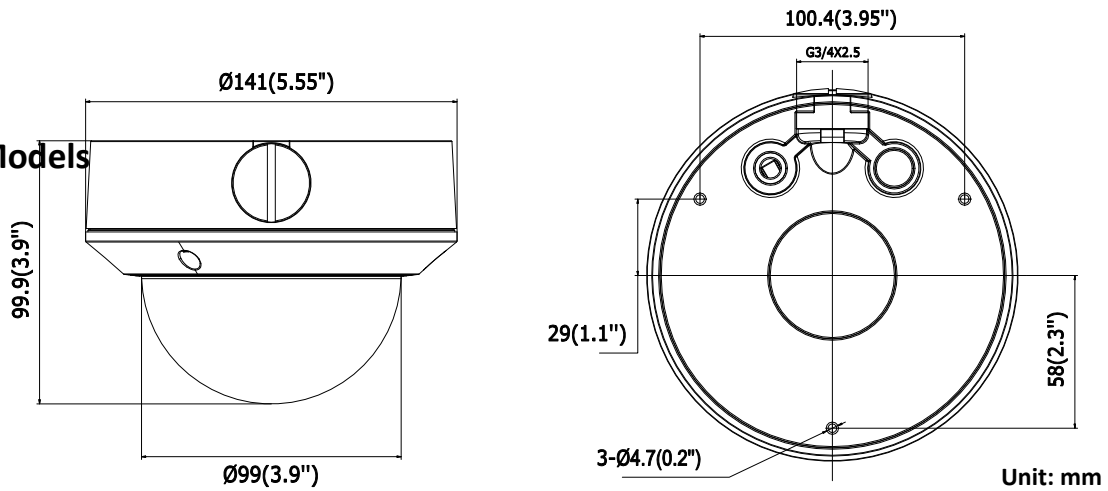

General	
Operating Conditions	-30 °C to 60 °C (-22 °F to 140 °F), Humidity 95% or less (non-condensing)
Power Supply	DC12V ± 10%, PoE (802.3af)
Power Consumption	Max. 5.5 W
IR Range	Approx. 20 to 30 meters
Protection Level	IP67, IK10
Dimensions	Φ141 × 99.9 mm (5.55" × 3.94")
Weight	800g (1.76 lbs)

DS-2CD2720F-IZ, DS-2CD2720-IZS
-S: Audio/Alarm IO

Dimension

Order Models