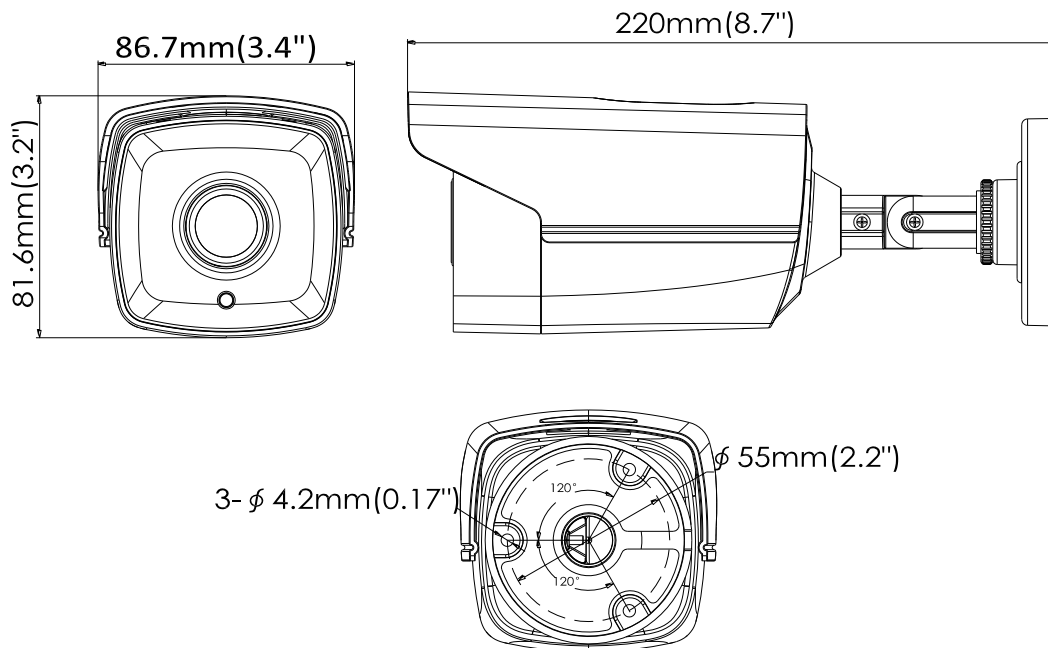

DS-2CE16D0T-IT5 HD1080PEXIR Bullet Camera

Key Features

- 2 Megapixel high-performance CMOS
- Analog HD output, up to 1080P resolution
- True Day/Night, Smart IR
- EXIR technology, up to 80m IR distance
- IP66 weatherproof

Specifications

Camera	
Image Sensor	2MP CMOS Image Sensor
Signal System	PAL/NTSC
Effective Pixels	1920(H)*1080(V)
Min. illumination	0.01 Lux @ (F1.2,AGC ON),0 Lux with IR
Shutter Time	1/25(1/30)s to 1/50,000s
Lens	3.6mm (6mm, 8mm, 12mm, 16mm optional)
	Angle of View: 82.2°(3.6mm), 54°(6mm), 37.7°(8mm), 24.2°(3.6mm), 18.8°(6mm)
Lens Mount	M12
Day & Night	ICR
Angle Adjustment	Pan: 0 - 360°, Tilt: 0 - 180°, Rotation: 0 - 360°
Synchronization	Internal synchronization
Video Frame Rate	1080p@25fps/1080p@30fps
HD Video Output	1 Analog HD output
S/N Ratio	>62dB
General	
Operating Conditions	-40 °C – 60 °C (-40 °F – 140 °F), Humidity 90% or less (non-condensing)
Power Supply	12 VDC ± 15%
Power Consumption	Max. 6W
Protection Level	IP66
IR Range	Up to 80m
Dimensions	86.22×82.05×220.13mm(3.39"×3.23"×8.67")
Weight	430 g (0.95 lbs)

Order Models

DS-2CE16D0T-IT5

Dimensions

Accessories

DS-1280ZI-XS
Junction box

DS-1H18
Video Balun

X41T
Camera Tester

Distributed by