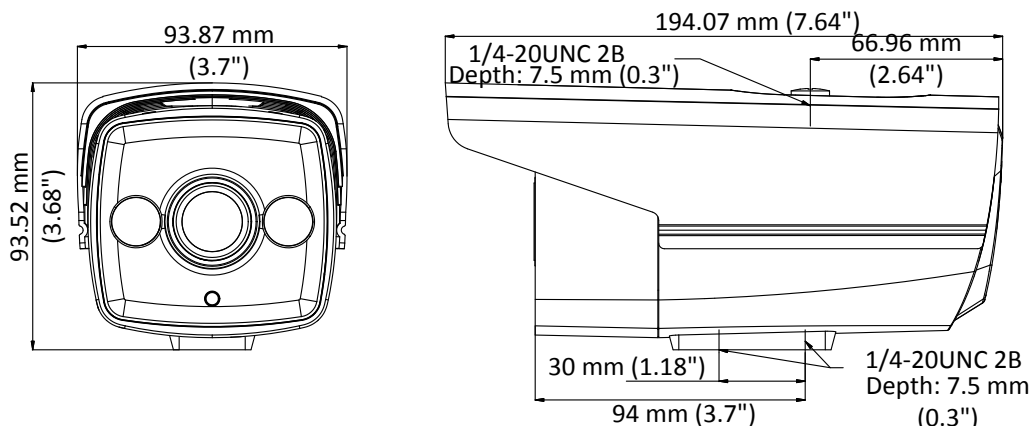

Dimensions

Accessories

DS-1298ZJ (Standard)
Wall Mounting Bracket

DS-1292ZJ (Optional)
Wall Mounting Bracket

DS-1296ZJ (Optional)
Wall Mounting Bracket

Distributed by

HIKTEHRAN

نماینده مجاز فروش محصولات هایک ویژن

HIKVISION

Headquarters

No.555 Qianmo Road, Binjiang District,
Hangzhou 310051, China
T +86-571-8807-5998
overseasbusiness@hikvision.com

Hikvision USA
T +1-909-895-0400
sales.usa@hikvision.com

Hikvision Europe
T +31-23-55-42-770
info.eu@hikvision.com

Hikvision Middle East
T +971-4-8816086
salesme@hikvision.com

Hikvision Russia
T +7-495-669-67-99
saleru@hikvision.com

Hikvision India
T +91-22-28469900
sales@pramahikvision.com

Hikvision Italy
T +39-0438-6902
info.it@hikvision.com

Hikvision France
T +33(0)1-85-330-450
info.fr@hikvision.com

Hikvision Spain
T +34-91-737-16-55
info.es@hikvision.com

Hikvision Poland
T +48-22-460-01-50
poland@hikvision.com

Hikvision UK
T +01628-902140
support.uk@hikvision.com

Hikvision Singapore
T +65-6684-4718
sg@hikvision.com

Hikvision Oceania
T +61-2-8599-4233
salesau@hikvision.com

Hikvision Canada
T +1-909-895-0400
sales.usa@hikvision.com

Hikvision Korea
T +82-31-731-8841
sales.korea@hikvision.com

Hikvision Brazil
T +55 11 3318-0050
Latam.support@hikvision.com

Hikvision Africa
T +27 (10) 0351172
sale.africa@hikvision.com

Hikvision Hong Kong
T +852-2151-1761