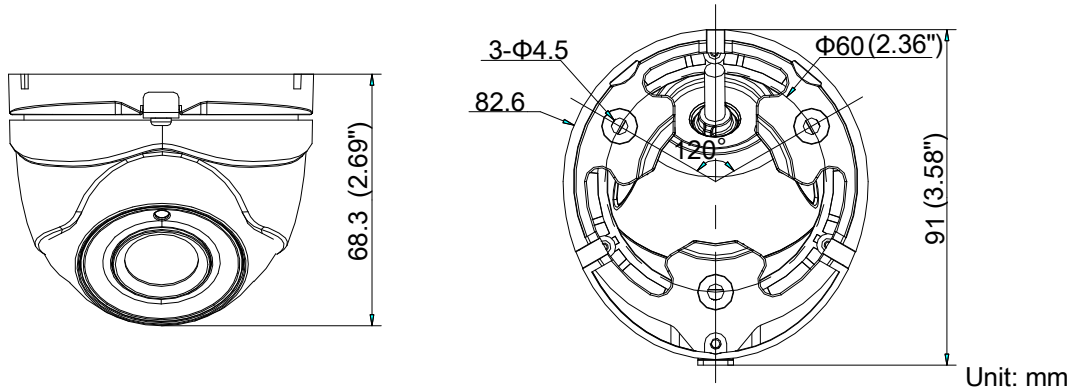

DS-2CE56D7T-ITM HD1080P WDR EXIR Turret Camera

Key Features

- 2 Megapixel high-performance CMOS
- Analog HD output, up to 1080P resolution
- 2.8mm, 3.6mm, 6mm lens
- True Day/Night
- OSD menu, DNR, Smart IR
- True WDR, up to 120dB
- EXIR technology, up to 20m IR distance
- IP66 weatherproof
- Up the Coax(HIKVISION-C)

Specifications

Camera	
Image Sensor	2MP CMOS Image Sensor
Signal System	PAL/NTSC
Effective Pixels	1928(H)*1088(V)
Min. illumination	0.01 Lux @ (F1.2,AGC ON),0 Lux with IR
Shutter Time	1/25s to 1/50,000s
Lens	2.8mm, 3.6mm, 6mm Lens @ F1.2
Lens Mount	M12
Day & Night	ICR
Angle Adjustment	Pan: 0° - 360°; Tilt:0° - 75°; Rotate: 0° - 360°
Synchronization	Internal Synchronization
WDR	120dB
Video Frame Rate	1080p@25fps/1080p@30fps
HD Video Output	1 Analog HD output
S/N Ratio	>62dB
Menu	
AGC	Support
D/N Mode	Color/BW/SMART
White Balance	ATW/ MWB
BLC	Support
Functions	Wide Dynamic Range, Digital noise reduction, Mirror, SMART IR
General	
Operating Conditions	-40 °C – 60 °C (-40 °F – 140 °F), Humidity 90% or less (non-condensing)
Power Supply	12 VDC ± 15%
Power Consumption	Max. 5W
Protection Level	IP66
IR Range	Up to 20m
Communication	Up the coax, Protocol: HIKVISION-C (TVI output)
Dimensions	91mm×82.6mm×68.3mm (3.58"×3.25"×2.69")
Weight	Approx. 350g (0.77lb)

Order Models

DS-2CE56D7T-ITM

Dimensions

Accessories

DS-1272ZJ-110
Wall Mounting

DS-1275ZJ
Vertical Pole Mounting

DS-1276ZJ
Corner Mounting

DS-1280ZJ-S
Junction Box