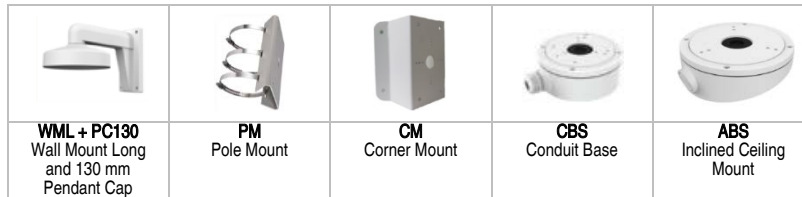

Specifications

DS-2CE56H0T-IT3ZF

Camera

Image Sensor	5 MP progressive scan CMOS
Resolution	2560 (H) × 1944 (V)
Minimum Illumination	Color: 0.01 Lux @ f 1.2, AGC on), 0 Lux with IR
Shutter Speed	1/30 s to 1/50,000 s
Lens	2.7 mm to 13.5 mm motorized vari-focal lens
Horizontal Field of View	95.7° to 29.1°
Lens Mount	Ø 14
Day / Night	IR cut filter
Angle Adjustment	Pan: 0° to 360°; tilt: 0° to 75°; rotate: 0° to 360°
Synchronization	Internal synchronization
Frame Rate	5 MP @ 20 fps, 4 MP @ 30 fps, 1080p @ 30 fps

Menu

AGC	Supported
Day/Night Mode	Auto/color/BW (black and white)
White Balance	ATW/MWB
BLC	Supported
DWDR	Supported
Language	English
Functions	Brightness, sharpness, DNR, mirror, smart IR

Interface

TVI Video Output	1 HD analog output
Switch Button	TVI/AHD/CVI/CVBS

General

Operating Conditions	-40° F to 140° F (-40° C to 60° C), humidity: 90% or less (non-condensation)
Power Supply	12 VDC ± 25%
Power Consumption	Maximum 6.3 W
Protection Level	IP67
Material	Metal
IR Range	Up to 130 ft (40 m)
Communication	Up-the-Coax, Protocol: HIKVISION-C (HD-TVI output)
Dimensions	4.88" x 5.29" x 4.38" (123.86 mm x 134.3 mm x 110.11 mm)
Weight	Approximately 1.28 lbs (580 g)

Accessories