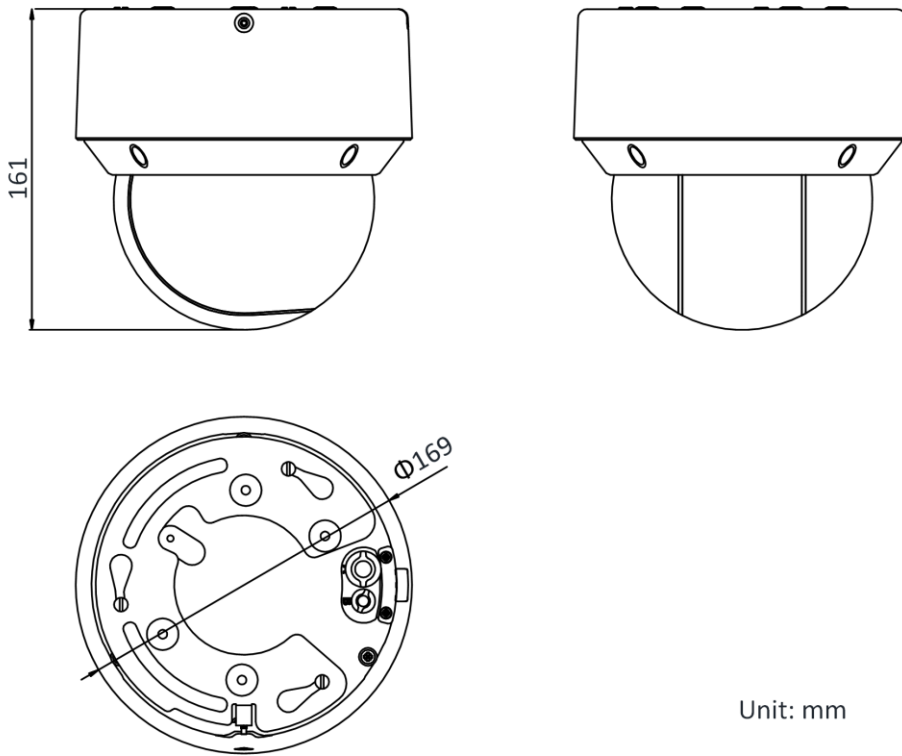

Dimensions

Accessory

Optional