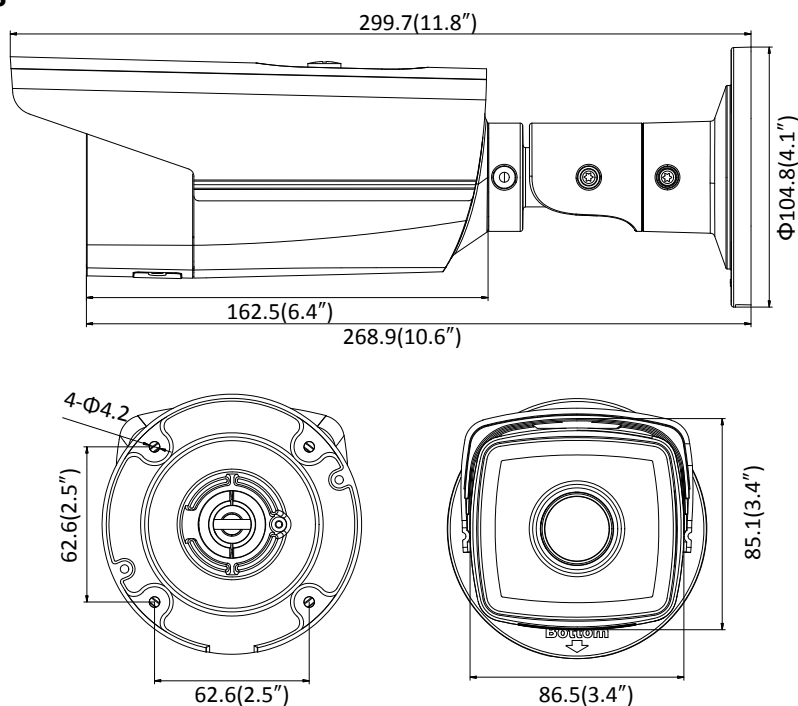

Image Enhancement	BLC/3D DNR/HLC
Image Settings	Saturation, brightness, contrast, sharpness adjustable by client software or web browser
Target Cropping	No
Day/Night Switch	Day/Night/Auto/Schedule
<b>Network</b>	
Network Storage	Support Micro SD/SDHC/SDXC card (128G), local storage and NAS (NFS,SMB/CIFS), ANR
Alarm Trigger	Motion detection, video tampering, network disconnected, IP address conflict, illegal login, HDD full, HDD error
Protocols	TCP/IP, ICMP, HTTP, HTTPS, FTP, DHCP, DNS, DDNS, RTP, RTSP, RTCP, PPPoE, NTP, UPnP, SMTP, SNMP, IGMP, 802.1X, QoS, IPv6, Bonjour
General Function	One-key reset, anti-flicker, three streams, heartbeat, mirror, password protection, privacy mask, watermark, IP address filter
Firmware Version	V5.5.52
API	ONVIF (PROFILE S, PROFILE G), ISAPI
Simultaneous Live View	Up to 6 channels
User/Host	Up to 32 users 3 levels: Administrator, Operator and User
Client	iVMS-4200, Hik-Connect, iVMS-5200, iVMS-4500
Web Browser	IE8+, Chrome 31.0-44, Firefox 30.0-51, Safari 8.0+
<b>Interface</b>	
Video Output	No
Communication Interface	1 RJ45 10M/100M self-adaptive Ethernet port
On-board Storage	Built-in microSD/SDHC/SDXC slot, up to 128 GB
SVC	H.264 and H.265 encoding support
Reset Button	Yes
<b>General</b>	
Operating Conditions	-30 °C to +60 °C (-22 °F to +140 °F), Humidity 95% or less (non-condensing)
Power Supply	12 VDC ± 25%, Φ 5.5mm coaxial power plug PoE(802.3af, class 3)
Power Consumption and Current	I5: 12 VDC, 0.7 A, max. 7.5W PoE: (802.3af, 36V to 57V), 0.3 A to 0.2 A, max. 9W I8: 12 VDC, 0.9 A, max. 11W PoE: (802.3af, 36V to 57V), 0.4 A to 0.2 A, max. 12.9W
Protection Level	IP67
Material	Metal
Dimensions	Camera: Φ 104.8 × 299.7 mm (Φ 4.1" × 11.8") Package: 386 × 156 × 155 mm (15.2" × 6.1" × 6.1")
Weight	Camera: 1200 g (2.7 lb.)

## Dimensions

Unit: mm