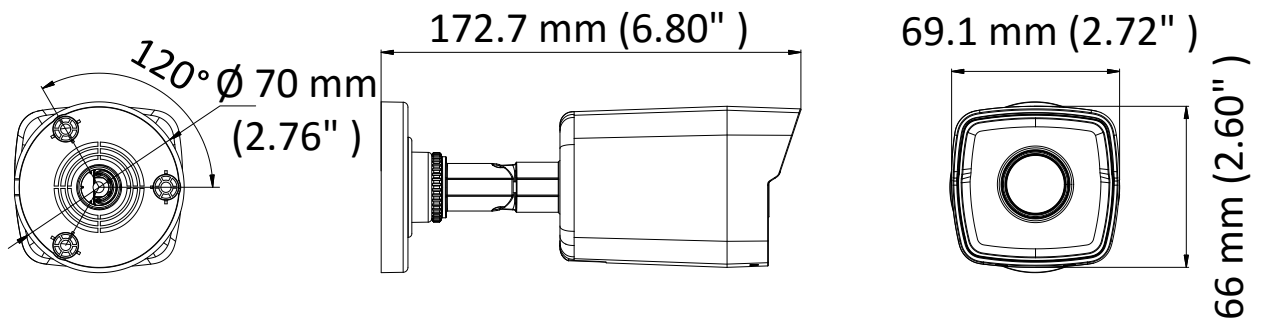

Dimension

Accessory

Distributed by

HIKTEHRAN

نماینده مجاز فروش محصولات هایک ویژن

HIKVISION

Headquarters

No.555 Qianmo Road, Binjiang District,
Hangzhou 310051, China
T +86-571-8807-5998
overseasbusiness@hikvision.com

Hikvision USA
T +1-909-895-0400
sales.usa@hikvision.com

Hikvision Italy
T +39-0438-6902
info.it@hikvision.com

Hikvision Singapore
T +65-6684-4718
sg@hikvision.com

Hikvision Africa
T +27 (10) 0351172
sale.africa@hikvision.com

Hikvision Europe
T +31-23-55-42-770
info.eu@hikvision.com

Hikvision France
T +33(0)1-85-330-450
info.fr@hikvision.com

Hikvision Oceania
T +61-2-8599-4233
salesau@hikvision.com

Hikvision Hong Kong
T +852-2151-1761

Hikvision Middle East
T +971-4-8816086
salesme@hikvision.com

Hikvision Spain
T +34-91-737-16-55
info.es@hikvision.com

Hikvision Canada
T +1-909-895-0400
sales.usa@hikvision.com

Hikvision Russia
T +7-495-669-67-99
saleru@hikvision.com

Hikvision Poland
T +48-22-460-01-50
poland@hikvision.com

Hikvision Korea
T +82-31-731-8841
sales.korea@hikvision.com

Hikvision India
T +91-22-28469900
sales@pramahikvision.com

Hikvision UK
T +01628-902140
support.uk@hikvision.com

Hikvision Brazil
T +55 11 3318-0050
Latam.support@hikvision.com