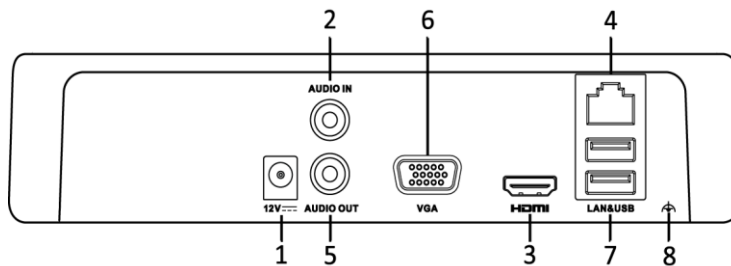

Physical Interfaces

DS-7100NI-E1

Index	Name	Index	Name
1	Power Supply	5	Audio Out
2	Audio In	6	VGA Interface
3	HDMI Interface	7	USB Interface
4	LAN Network Interface	8	Ground