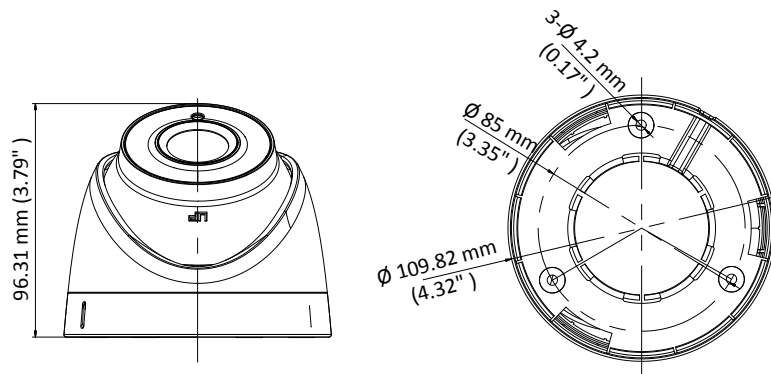

### Key Features

- 8.29 MP high performance CMOS
- Ultra-low light
- 3840 × 2160 resolution
- 2.8 mm, 3.6 mm, 6 mm fixed focal lens
- 120 dB true WDR, 3D DNR
- EXIR 2.0, smart IR, up to 60 m IR distance
- IP67
- Up the coax (HIKVISION-C)

## Specification

<b>Camera</b>	
Image Sensor	8.29 megapixel progressive scan CMOS
Signal System	PAL/NTSC
Frame Rate	PAL: 8 MP@12.5fps, 5 MP@20fps, 4 MP@25fps, 1080p@25fps NTSC: 8 MP@15fps, 5 MP@20fps, 4 MP@30fps, 1080p@30fps
Resolution	3840 (H) × 2160 (V)
Min. illumination	Color: 0.003 Lux@(F1.2, AGC ON), 0 Lux with IR
Shutter Time	PAL: 1/12.5 s to 1/10,000 s NTSC: 1/15 s to 1/10,000 s
Slow Shutter	Max. 16 times
Lens	2.8 mm, 3.6 mm, 6 mm fixed focal lens
Horizontal Field of View	102.2° (2.8 mm), 79° (3.6 mm), 50.8° (6 mm)
Lens Mount	M12
Day & Night	IR cut filter
Angle Adjustment	Pan: 0° to 360°, Tilt: 0° to 75°, Rotate: 0° to 360°
Synchronization	Internal synchronization
WDR (Wide Dynamic Range)	120 dB
<b>Menu</b>	
AGC	Support
Day/Night Mode	Auto/Color/BW (Black and White)
White Balance	Auto/Manual/Natural
Privacy Mask	ON/OFF, 4 programmable privacy masks
BLC (Backlight Compensation)	Support
3D DNR (Digital Noise Reduction)	Level 1 to 10
Language	English
Functions	Contrast, Sharpness, Saturation, Mirror, Defog, HLC
<b>Interface</b>	
TVI Video Output	1 HD analog output
CVBS Video Output	1 CVBS output (75Ω/BNC)
<b>General</b>	
Operating Conditions	-40 °C to 60 °C (-40 °F to 140 °F), humidity: 90% or less (non-condensation)
Power Supply	12 VDC ±25% <i>*You are recommended to use one power adapter to supply the power for one camera.</i>
Power Consumption	Max. 4.8 W
Protection Level	IP67
Material	Enclosure: Plastic Main Body: Metal Mounting Base: Plastic
IR Range	Up to 60 m
Communication	Up the coax, Protocol: HIKVISION-C (TVI output)
Dimensions	∅ 109.8 mm × 96.3 mm (∅ 4.32" × 3.79" )
Weight	Approx. 360 g (0.79 lb.)

## Dimension