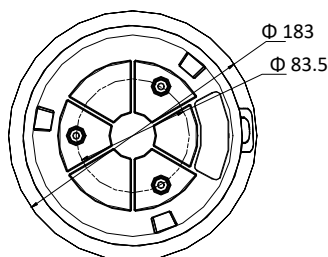

Order Model

DS-2PT3326IZ-DE3 (2.8-12mm), 12 VDC & PoE+

Dimensions

Unit: mm

Accessories

DS-1294ZJ-TRL

Wall Mounting Bracket

Distributed by

DS-1271ZJ-PT10

Pendant Mounting Bracket

HIKTEHRAN

نماینده مجاز فروش محصولات هایک ویژن
HIKVISIONTEHRAN.COM

HIKVISION®

Headquarters

No.555 Qianmo Road, Binjiang District,
Hangzhou 310051, China
T +86-571-8807-5998
overseasbusiness@hikvision.com

Hikvision USA
T +1-909-895-0400
sales.usa@hikvision.com

Hikvision Australia
T +61-2-8599-4233
salesau@hikvision.com

Hikvision India
T +91-22-28469900
sales@pramahikvision.com

Hikvision Canada
T +1-866-200-6690
sales.canada@hikvision.com

Hikvision Thailand
T +662-275-9949
sales.thailand@hikvision.com

Hikvision Europe
T +31-23-5542770
sales.eu@hikvision.com

Hikvision Italy
T +39-0438-6902
info.it@hikvision.com

Hikvision Brazil
T +55 11 3318-0050
Latam.support@hikvision.com

Hikvision Turkey
T +90 (216)521 7070- 7074
sales.tr@hikvision.com

Hikvision Malaysia
T +601-7652-2413
sales.my@hikvision.com

Hikvision UK & Ireland
T +01628-902140
sales.uk@hikvision.com

Hikvision South Africa
Tel: +27 (10) 0351172
sale.africa@hikvision.com

Hikvision France
T +33(0)1-85-330-450
info.fr@hikvision.com

Hikvision Kazakhstan
T +84-974270888
nikia.panfilov@hikvision.ru

Hikvision Vietnam
T +84-974270888
sales.vt@hikvision.com

Hikvision UAE
T +971-4-4432090
salesme@hikvision.com

Hikvision Singapore
T +65-6684-4718
sg@hikvision.com

Hikvision Spain
T +34-91-737-16-55
info.es@hikvision.com

Hikvision Tashkent
T +99-87-1238-9438
uzb@hikvision.ru

Hikvision Hong Kong
T +852-2151-1761
info.hk@hikvision.com

Hikvision Russia
T +7-495-669-67-99
saleru@hikvision.com

Hikvision Korea
T +82-(0)31-731-8817
sales.korea@hikvision.com

Hikvision Poland
T +48-22-460-01-50
info.pl@hikvision.com

Hikvision Indonesia
T +62-21-2933759
Sales.Indonesia@hikvision.com

Hikvision Colombia
sales.colombia@hikvision.com