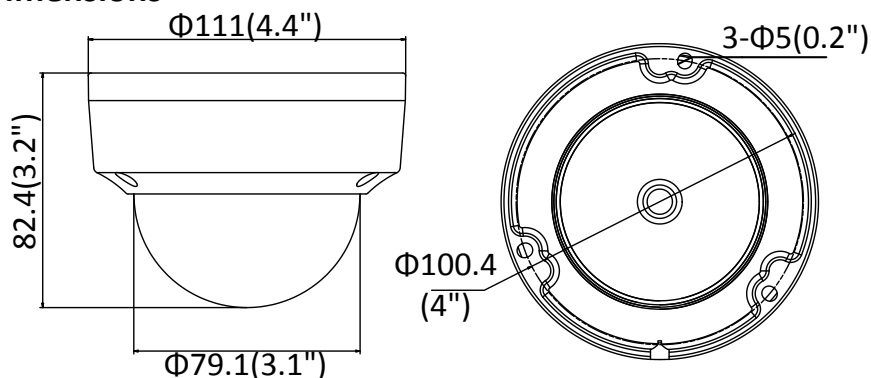

Dimensions

Unit: mm

Accessories

Distributed by

HIKTEHRAN

نماینده مجاز فروش محصولات هایک ویژن

HIKVISION

Headquarters

No.555 Qianmo Road, Binjiang District,
Hangzhou 310051, China
T +86-571-8807-5998
overseasbusiness@hikvision.com

Hikvision USA
T +1-909-895-0400
sales.usa@hikvision.com

Hikvision Europe
T +31-23-55-42-770
info.eu@hikvision.com

Hikvision Middle East
T +971-4-8816086
salesme@hikvision.com

Hikvision Russia
T +7-495-669-67-99
saleru@hikvision.com

Hikvision India
T +91-22-28469900
sales@pramahikvision.com

Hikvision Italy
T +39-0438-6902
info.it@hikvision.com

Hikvision France
T +33(0)1-85-330-450
info.fr@hikvision.com

Hikvision Spain
T +34-91-737-16-55
info.es@hikvision.com

Hikvision Poland
T +48-22-460-01-50
potand@hikvision.com

Hikvision UK
T +01628-902140
support.uk@hikvision.com

Hikvision Singapore
T +65-6684-4718
sg@hikvision.com

Hikvision Oceania
T +61-2-8599-4233
salesau@hikvision.com

Hikvision Canada
T +1-909-895-0400
sales.usa@hikvision.com

Hikvision Korea
T +82-31-731-8841
sales.korea@hikvision.com

Hikvision Brazil
T +55 11 3318-0050
Latam.support@hikvision.com

Hikvision Africa
T +27 (0) 0351172
sale.africa@hikvision.com

Hikvision Hong Kong
T +852-2151-1761