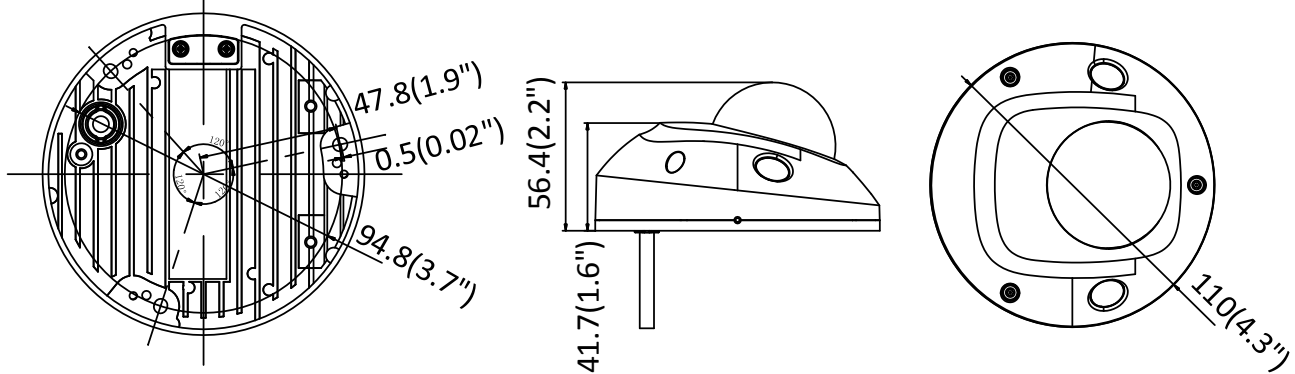

Dimensions

Accessories

DS-1280ZJ-DM22

Junction Box

Distributed by

HIKTEHRAN

نماینده مجاز فروش محصولات هایک ویشن
HIKVISIONTEHRAN.COM

HIKVISION®

Headquarters

No.555 Qianmo Road, Binjiang District,
Hangzhou 310051, China
T +86-571-8807-5998
overseasbusiness@hikvision.com

Hikvision USA
T +1-909-895-0400
sales.usa@hikvision.com

Hikvision Italy
T +39-0438-6902
info.it@hikvision.com

Hikvision Singapore
T +65-6684-4718
sg@hikvision.com

Hikvision Africa
T +27 (10) 0351172
sale.africa@hikvision.com

Hikvision Europe
T +31-23-55-42-770
info.eu@hikvision.com

Hikvision France
T +33(0)1-85-330-450
info.fr@hikvision.com

Hikvision Oceania
T +61-2-8599-4233
salesau@hikvision.com

Hikvision Hong Kong
T +852-2151-1761

Hikvision Middle East
T +971-4-8816086
salesme@hikvision.com

Hikvision Spain
T +34-91-737-16-55
info.es@hikvision.com

Hikvision Canada
T +1-909-895-0400
sales.usa@hikvision.com

Hikvision Russia
T +7-495-669-67-99
saleru@hikvision.com

Hikvision Poland
T +48-22-460-01-50
poland@hikvision.com

Hikvision Korea
T +82-31-731-8841
sales.korea@hikvision.com

Hikvision India
T +91-22-28469900
sales@pramahikvision.com

Hikvision UK
T +01628-902140
support.uk@hikvision.com

Hikvision Brazil
T +55 11 3318-0050
Latam.support@hikvision.com

05050520180326