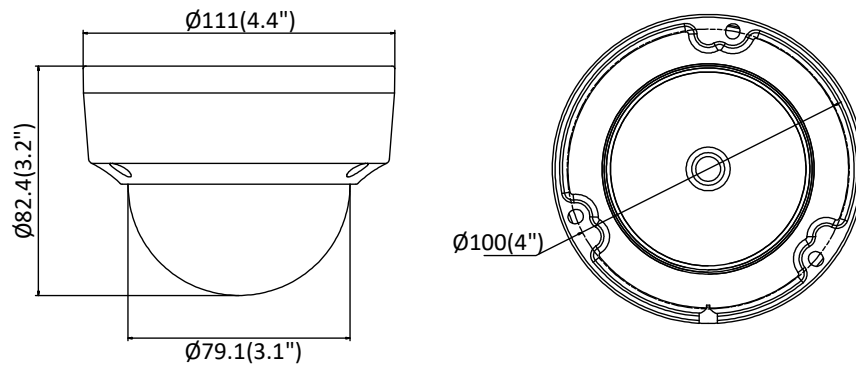

Quick Start Guide x 2
Screws
Watertight Cable Connector
Wrench

Dimensions

Unit: mm (inch)